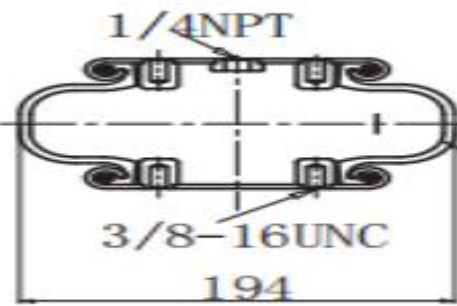

1E383  
1B5020

1E8\*4 P01

1E9\*5  
1B5061  
1B9-202  
578 91 3201

2E2300GZ

<p>Technical drawing of a cylindrical component. The top diameter is <math>\phi 135</math> and the bottom diameter is <math>\phi 193</math>. It features two <math>2XM8 \times L.25</math> screws and a <math>G3/4</math> port. Two circular views show a diameter of <math>\phi 70</math> and a central hole.</p>	<p>2E120-17 FD120-17 113053 2B-181</p>
<p>Technical drawing of a cylindrical component. The top diameter is <math>\phi 135</math> and the bottom diameter is <math>\phi 193</math>. It features two <math>2XM8 \times L.25</math> screws and a <math>G1/4</math> port. Two circular views show a diameter of <math>\phi 70</math>.</p>	<p>2E120-17 P01 W01-M58-6353 FD120-17 2B-181</p>
<p>Technical drawing of a square component with a diameter of <math>\phi 223.9</math>. It features two <math>2XM10 \times L.5</math> screws and a <math>G1/2</math> port. Two circular views show a diameter of <math>\phi 160</math> and a central hole with a diameter of 85. One circular view also shows an <math>M12 \times 1.5</math> port.</p>	<p>2E200-19 GMT P01</p>
<p>Technical drawing of a square component with a diameter of <math>\phi 224</math> and a diameter of <math>\phi 160</math> at the bottom. It features two <math>2XM10 \times L.5</math> screws and a <math>G1/2</math> port. Two circular views show a diameter of <math>\phi 160</math> and a central hole with a diameter of 89. One circular view also shows an <math>M10 \times 1.5</math> port.</p> <p>2E200-19GMT</p>	<p>2E200-19 GMT</p>