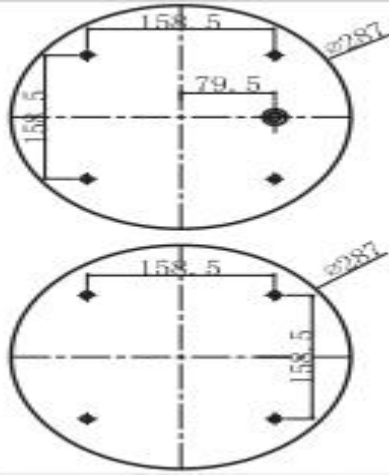

1E383  
1B5020

1E8\*4 P01

1E9\*5  
1B5061  
1B9-202  
578 91 3201

2E2300GZ

<p>Technical drawing of a cylindrical component. The top diameter is <math>\phi 135</math> and the bottom diameter is <math>\phi 193</math>. It features two <math>2XM8 \times L.25</math> screws and a <math>G3/4</math> port. Two circular views show a diameter of <math>\phi 70</math> and a central hole.</p>	<p>2E120-17 FD120-17 113053 2B-181</p>
<p>Technical drawing of a cylindrical component. The top diameter is <math>\phi 135</math> and the bottom diameter is <math>\phi 193</math>. It features two <math>2XM8 \times L.25</math> screws and a <math>G1/4</math> port. Two circular views show a diameter of <math>\phi 70</math>.</p>	<p>2E120-17 P01 W01-M58-6353 FD120-17 2B-181</p>
<p>Technical drawing of a square component with a diameter of <math>\phi 223.9</math>. It features two <math>2XM10 \times L.5</math> screws and a <math>G1/2</math> port. Two circular views show a diameter of <math>\phi 160</math> and a central hole with a diameter of 85. One circular view also shows an <math>M12 \times 1.5</math> port.</p>	<p>2E200-19 GMT P01</p>
<p>Technical drawing of a square component with a diameter of <math>\phi 224</math> and a diameter of <math>\phi 160</math> at the bottom. It features two <math>2XM10 \times L.5</math> screws and a <math>G1/2</math> port. Two circular views show a diameter of <math>\phi 160</math> and a central hole with a diameter of 89. One circular view also shows an <math>M10 \times 1.5</math> port.</p> <p>2E200-19GMT</p>	<p>2E200-19 GMT</p>