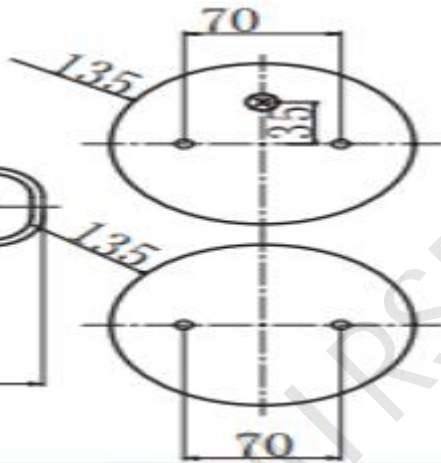

1E383  
1B5020

1E8\*4 P01

1E9\*5  
1B5061  
1B9-202  
578 91 3201

2E2300GZ

<p>Technical drawing of a cylindrical component. The top diameter is <math>\phi 135</math> and the bottom diameter is <math>\phi 193</math>. It features two <math>2XM8 \times L.25</math> screws and a <math>G3/4</math> port. Two circular views show a diameter of <math>\phi 70</math> and a central hole.</p>	<p>2E120-17 FD120-17 113053 2B-181</p>
<p>Technical drawing of a cylindrical component. The top diameter is <math>\phi 135</math> and the bottom diameter is <math>\phi 193</math>. It features two <math>2XM8 \times L.25</math> screws and a <math>G1/4</math> port. Two circular views show a diameter of <math>\phi 70</math>.</p>	<p>2E120-17 P01 W01-M58-6353 FD120-17 2B-181</p>
<p>Technical drawing of a square component with a diameter of <math>\phi 223.9</math>. It features two <math>2XM10 \times L.5</math> screws and a <math>G1/2</math> port. Two circular views show a diameter of <math>\phi 160</math> and a central hole with a diameter of 85. One circular view also shows an <math>M12 \times 1.5</math> port.</p>	<p>2E200-19 GMT P01</p>
<p>Technical drawing of a square component with a diameter of <math>\phi 224</math> and a diameter of <math>\phi 160</math> at the bottom. It features two <math>2XM10 \times L.5</math> screws and a <math>G1/2</math> port. Two circular views show a diameter of <math>\phi 160</math> and a central hole with a diameter of 89. One circular view also shows an <math>M10 \times 1.5</math> port.</p> <p>2E200-19GMT</p>	<p>2E200-19 GMT</p>