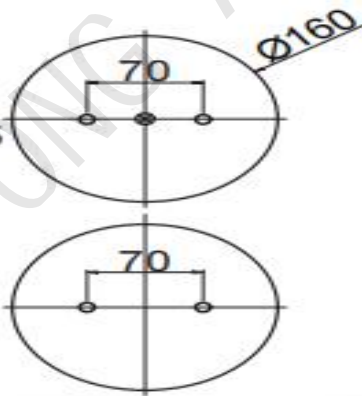

1E383  
1B5020

1E8\*4 P01

1E9\*5  
1B5061  
1B9-202  
578 91 3201

2E2300GZ

<p>Technical drawing of a cylindrical component. The top diameter is <math>\phi 135</math> and the bottom diameter is <math>\phi 193</math>. It features two <math>2XM8 \times L.25</math> screws and a <math>G3/4</math> port. Two circular views show a diameter of <math>\phi 70</math> and a central hole.</p>	<p>2E120-17 FD120-17 113053 2B-181</p>
<p>Technical drawing of a cylindrical component. The top diameter is <math>\phi 135</math> and the bottom diameter is <math>\phi 193</math>. It features two <math>2XM8 \times L.25</math> screws and a <math>G1/4</math> port. Two circular views show a diameter of <math>\phi 70</math>.</p>	<p>2E120-17 P01 W01-M58-6353 FD120-17 2B-181</p>
<p>Technical drawing of a square component with a diameter of <math>\phi 223.9</math>. It features two <math>2XM10 \times L.5</math> screws and a <math>G1/2</math> port. Two circular views show a diameter of <math>\phi 160</math> and a central hole with a diameter of 85. One circular view also shows an <math>M12 \times 1.5</math> port.</p>	<p>2E200-19 GMT P01</p>
<p>Technical drawing of a square component with a diameter of <math>\phi 224</math> and a diameter of <math>\phi 160</math> at the bottom. It features two <math>2XM10 \times L.5</math> screws and a <math>G1/2</math> port. Two circular views show a diameter of <math>\phi 160</math> and a central hole with a diameter of 89. One circular view also shows an <math>M10 \times 1.5</math> port.</p> <p>2E200-19GMT</p>	<p>2E200-19 GMT</p>