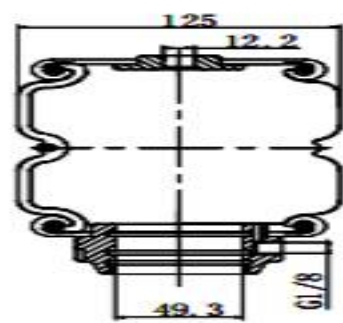

1E383  
1B5020

1E8\*4 P01

1E9\*5  
1B5061  
1B9-202  
578 91 3201

2E2300GZ

<p>Technical drawing of a cylindrical component. The top diameter is <math>\phi 135</math> and the bottom diameter is <math>\phi 193</math>. It features two <math>2XM8 \times L.25</math> screws and a <math>G3/4</math> port. Two circular views show a diameter of <math>\phi 70</math> and a central hole.</p>	<p>2E120-17 FD120-17 113053 2B-181</p>
<p>Technical drawing of a cylindrical component. The top diameter is <math>\phi 135</math> and the bottom diameter is <math>\phi 193</math>. It features two <math>2XM8 \times L.25</math> screws and a <math>G1/4</math> port. Two circular views show a diameter of <math>\phi 70</math>.</p>	<p>2E120-17 P01 W01-M58-6353 FD120-17 2B-181</p>
<p>Technical drawing of a square component with a diameter of <math>\phi 223.9</math>. It features two <math>2XM10 \times L.5</math> screws and a <math>G1/2</math> port. Two circular views show a diameter of <math>\phi 160</math> and a central hole with a diameter of 85. One circular view also shows an <math>M12 \times 1.5</math> port.</p>	<p>2E200-19 GMT P01</p>
<p>Technical drawing of a square component with a diameter of <math>\phi 224</math> and a diameter of <math>\phi 160</math> at the bottom. It features two <math>2XM10 \times L.5</math> screws and a <math>G1/2</math> port. Two circular views show a diameter of <math>\phi 160</math> and a central hole with a diameter of 89. One circular view also shows an <math>M10 \times 1.5</math> port.</p> <p>2E200-19GMT</p>	<p>2E200-19 GMT</p>