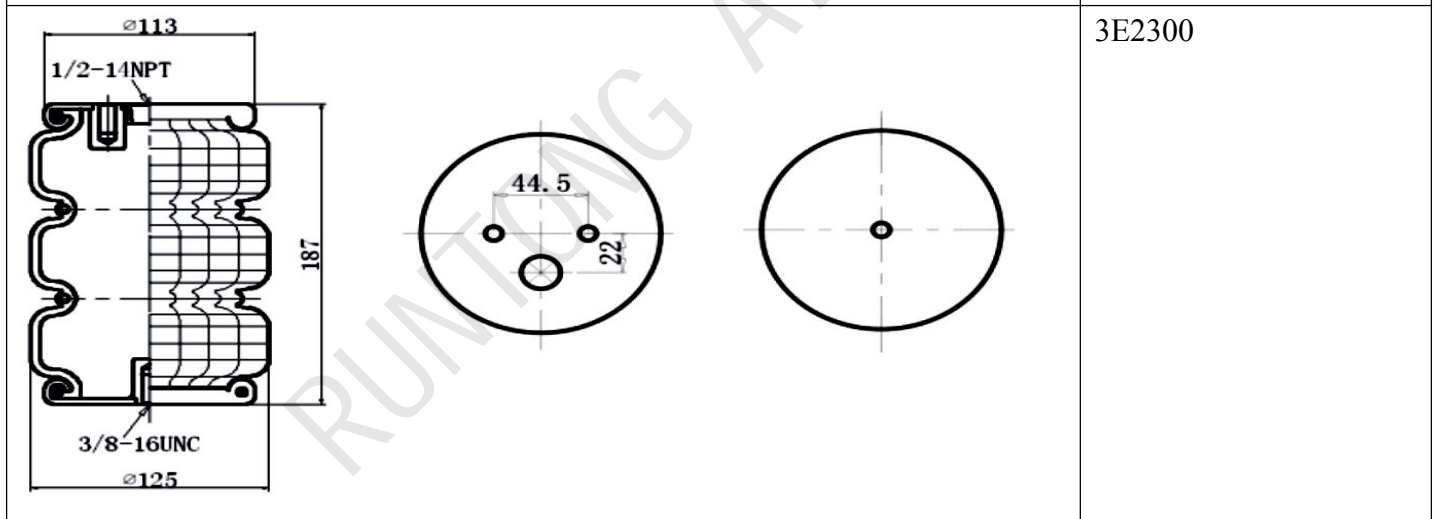

3E11*3 P09
FT330-29 466
W01-358-8032/FT330-2
9
3B12-310

3E11*3 P10

3E2300

3E383